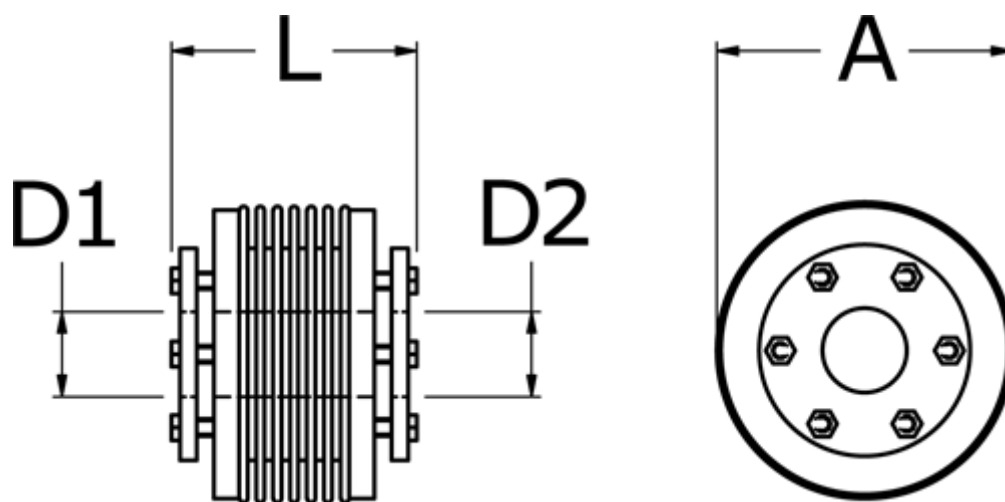

Data Sheet

Article number: 3330503001024050

Description: Bellow coupling type 5 size300
Length 102 mm, bore 40/50 mm

Measures

A	= 110
D1	= 40
D2	= 50
L	= 102
Nom. torque NM (Tkn)	= 300